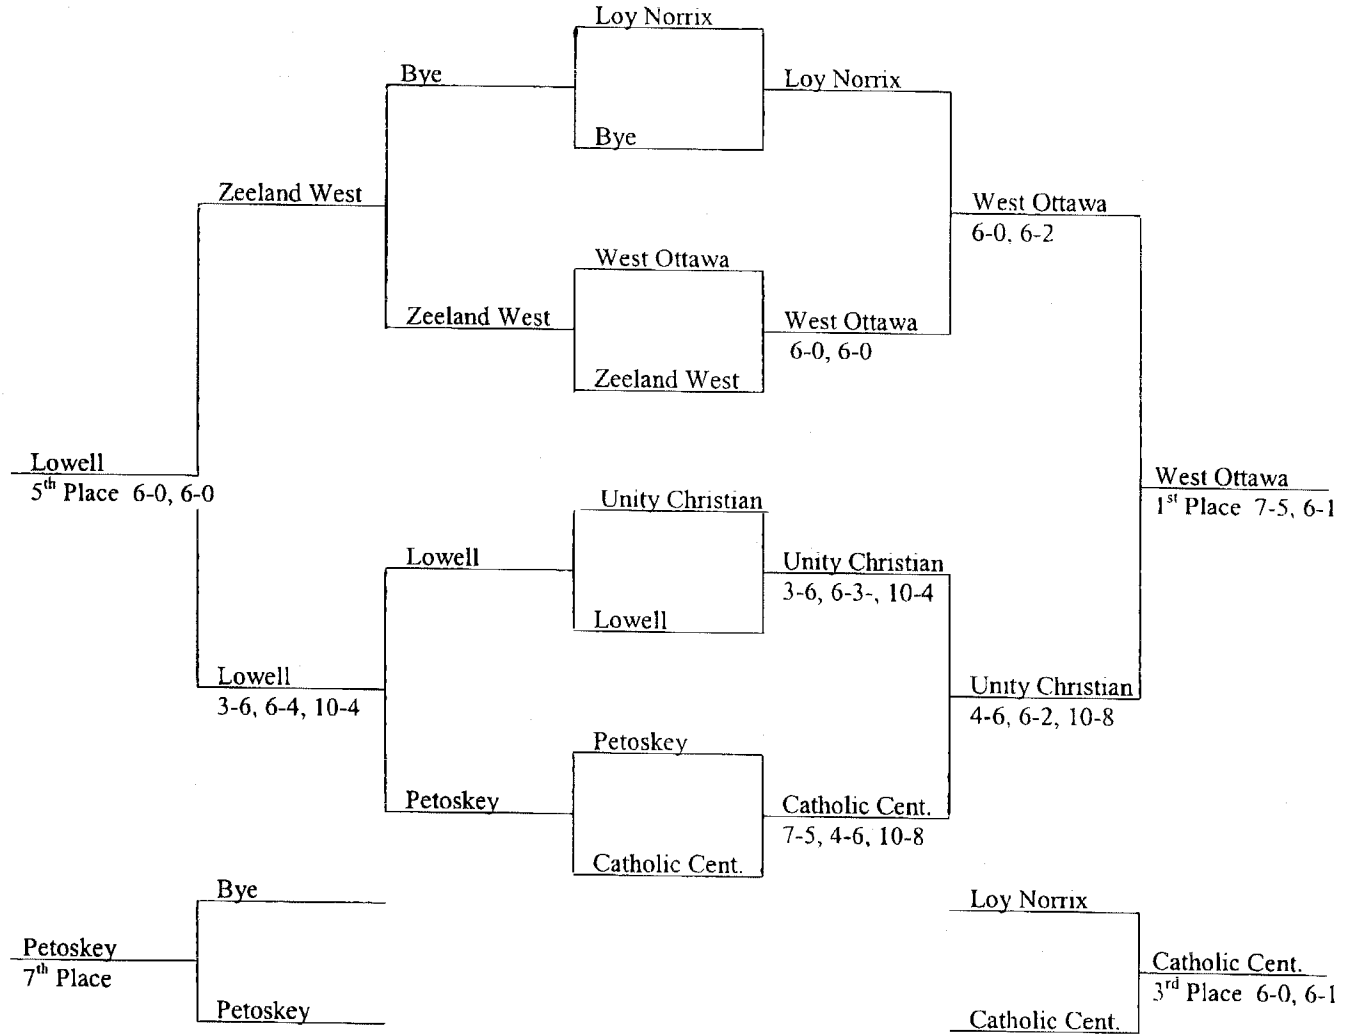

LOWELL INVITATIONAL TOURNAMENT 1ST DOUBLES