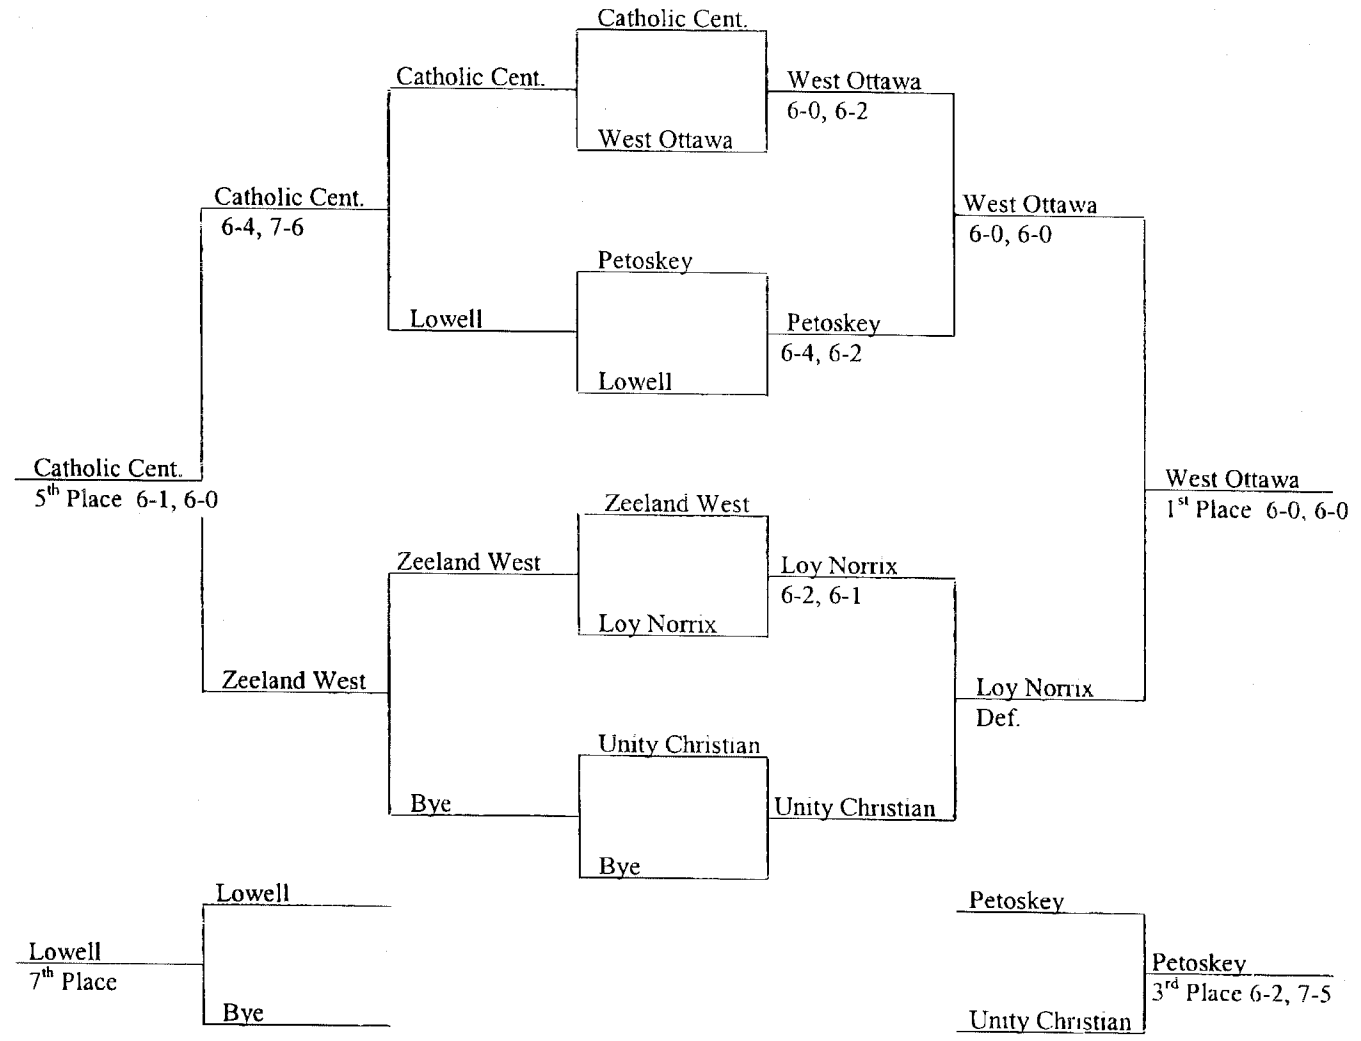

LOWELL INVITATIONAL TOURNAMENT 4TH DOUBLES

**LOWELL INVITATIONAL
VARSITY GIRLS TENNIS**

2012 SCORESHEET

FLIGHT	Catholic C.	Lowell	Loy Norrix	Petoskey	U. Christian	W. Ottawa	Zeeland W.
1st Singles	7	4	2	5	1	6	3
2nd Singles	7	2	1	3	5	6	4
3rd Singles	7	2	4	6	5	3	1
4th Singles	6	5	2	7	3	4	1
1st Doubles	5	3	4	1	6	7	2
2nd Doubles	5	4	1	6	3	7	2
3rd Doubles	4	5	2	6	3	7	1
4th Doubles	3	1	6	5	4	7	2
TOTAL	44	26	22	39	30	47	16

Points awarded by place (i.e. 1st -7, 2nd - 6, etc.)