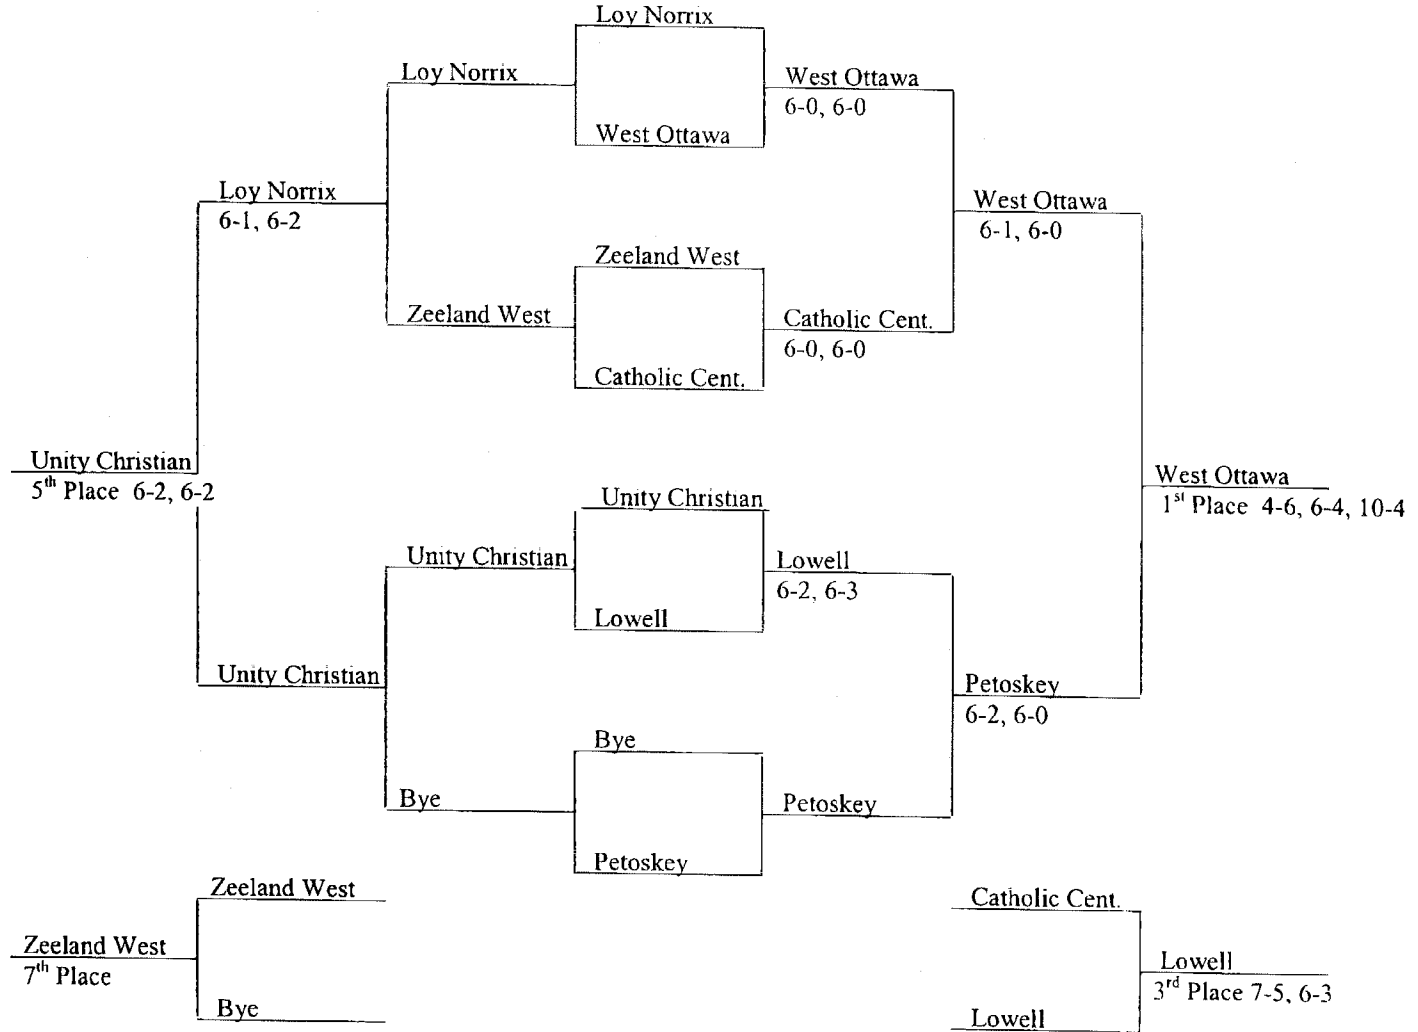

LOWELL INVITATIONAL TOURNAMENT 3RD DOUBLES