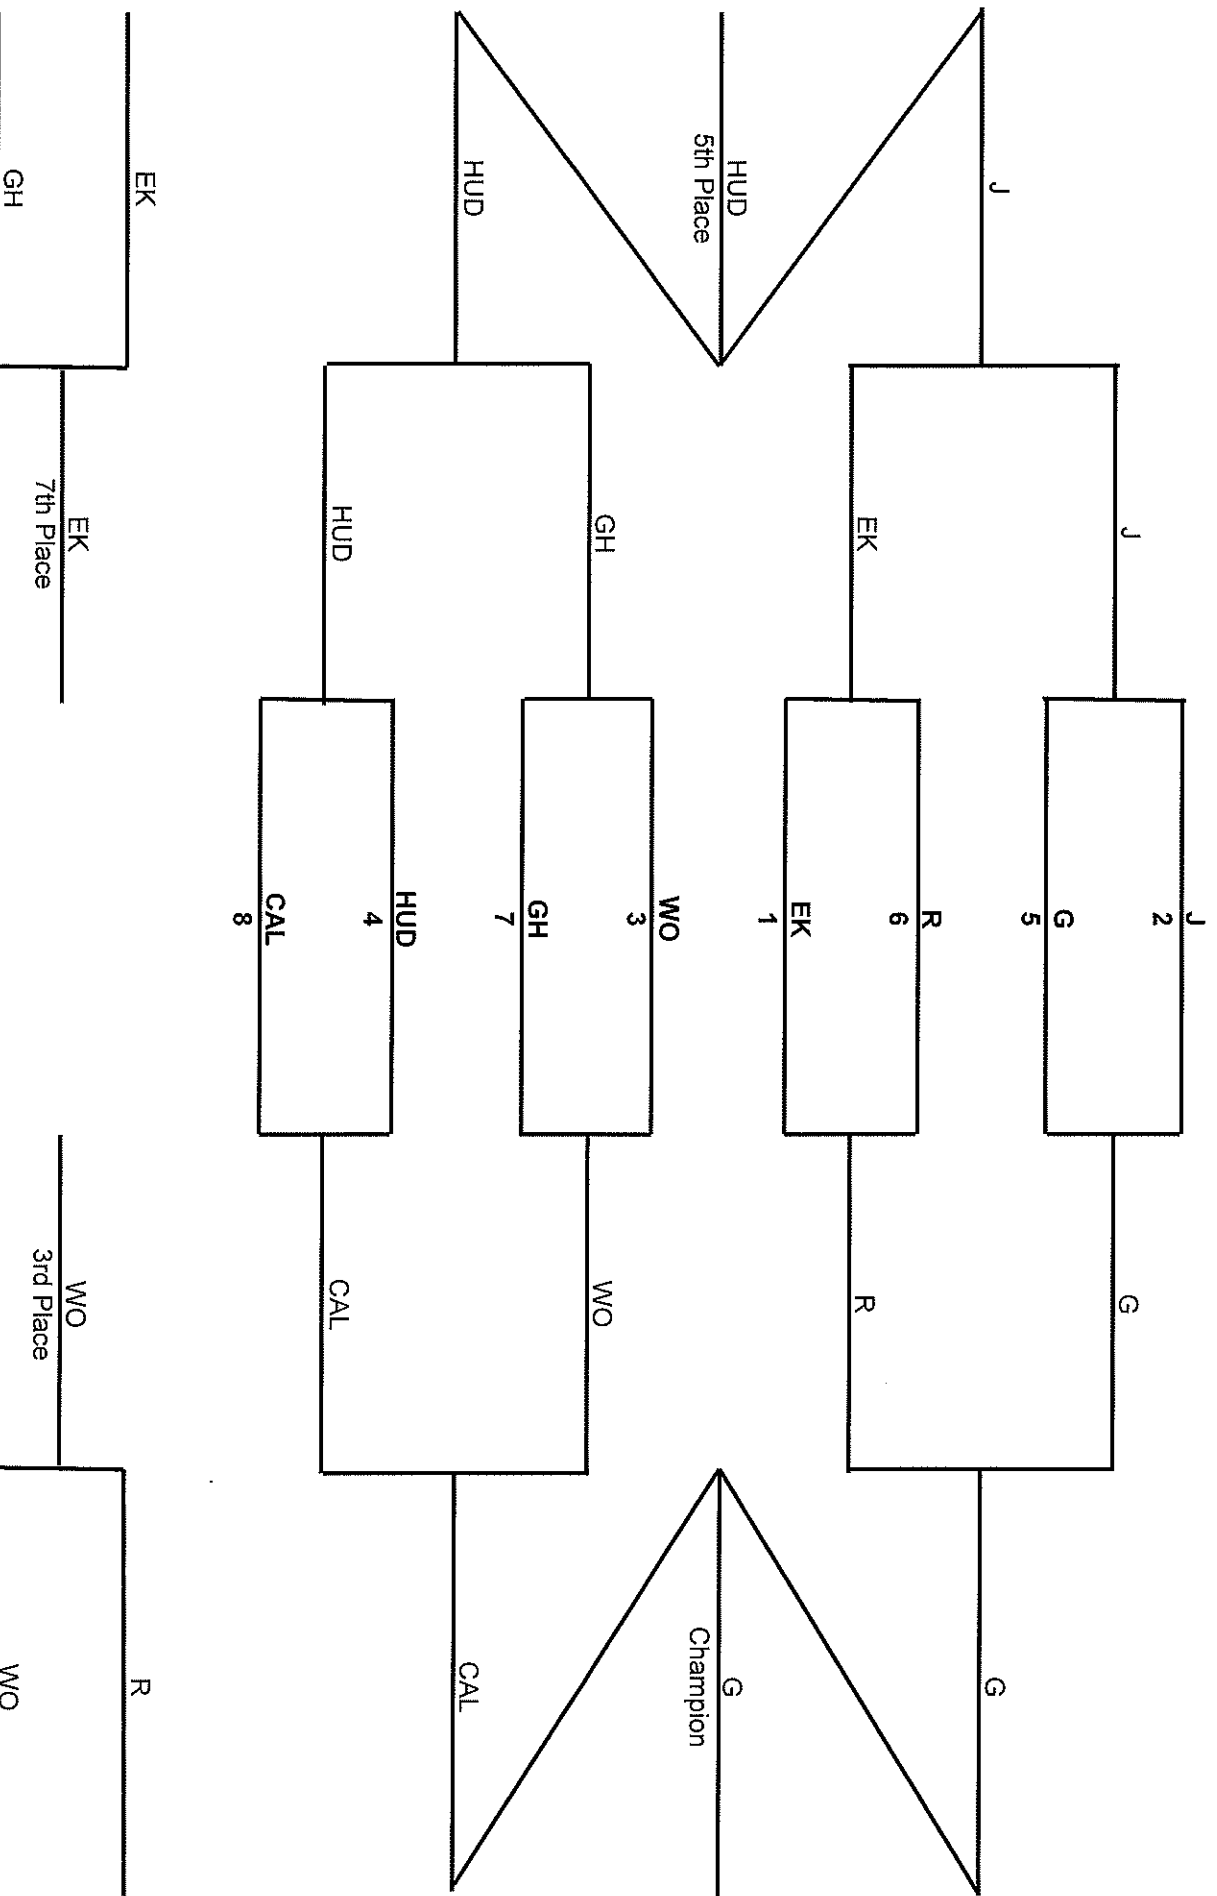

Panther Invite 2017

5th Doubles

West Ottawa Panther JV Tennis Invite

Saturday, May 6th 2017

Team	1st Singles		2nd Singles		1st Doubles		2nd Doubles		3rd Doubles		4th Doubles		5th Doubles		Total Points	Final Team Rank	Team
	Points	Rank	Points	Rank	Points	Rank	Points	Rank	Points	Rank	Points	Rank	Points	Rank			
East Kentwood	0		2		0		0		1		0		1		4	8TH	East Kentwood
Grand Haven	3	1ST	1		2	2ND	1		2	2ND	1		0		10	5TH	Grand Haven
Grandville	2		1		2		2		2		1		3	1ST	13	3RD	Grandville
Hudsonville	2	2ND	2	2ND	2		3	1ST	1		2		2		14	2ND	Hudsonville
Jenison	1		0		1		1		0		1		1		5	7TH	Jenison
Rockford	1		1		1		2		1		2		1		9	6TH	Rockford
West Ottawa	2		2		3	1ST	2	2ND	3	1ST	3	1ST	2		17	1ST	West Ottawa
Caledonia	1		3	1ST	1		1		2		2	2ND	2	2ND	12	4TH	Caledonia