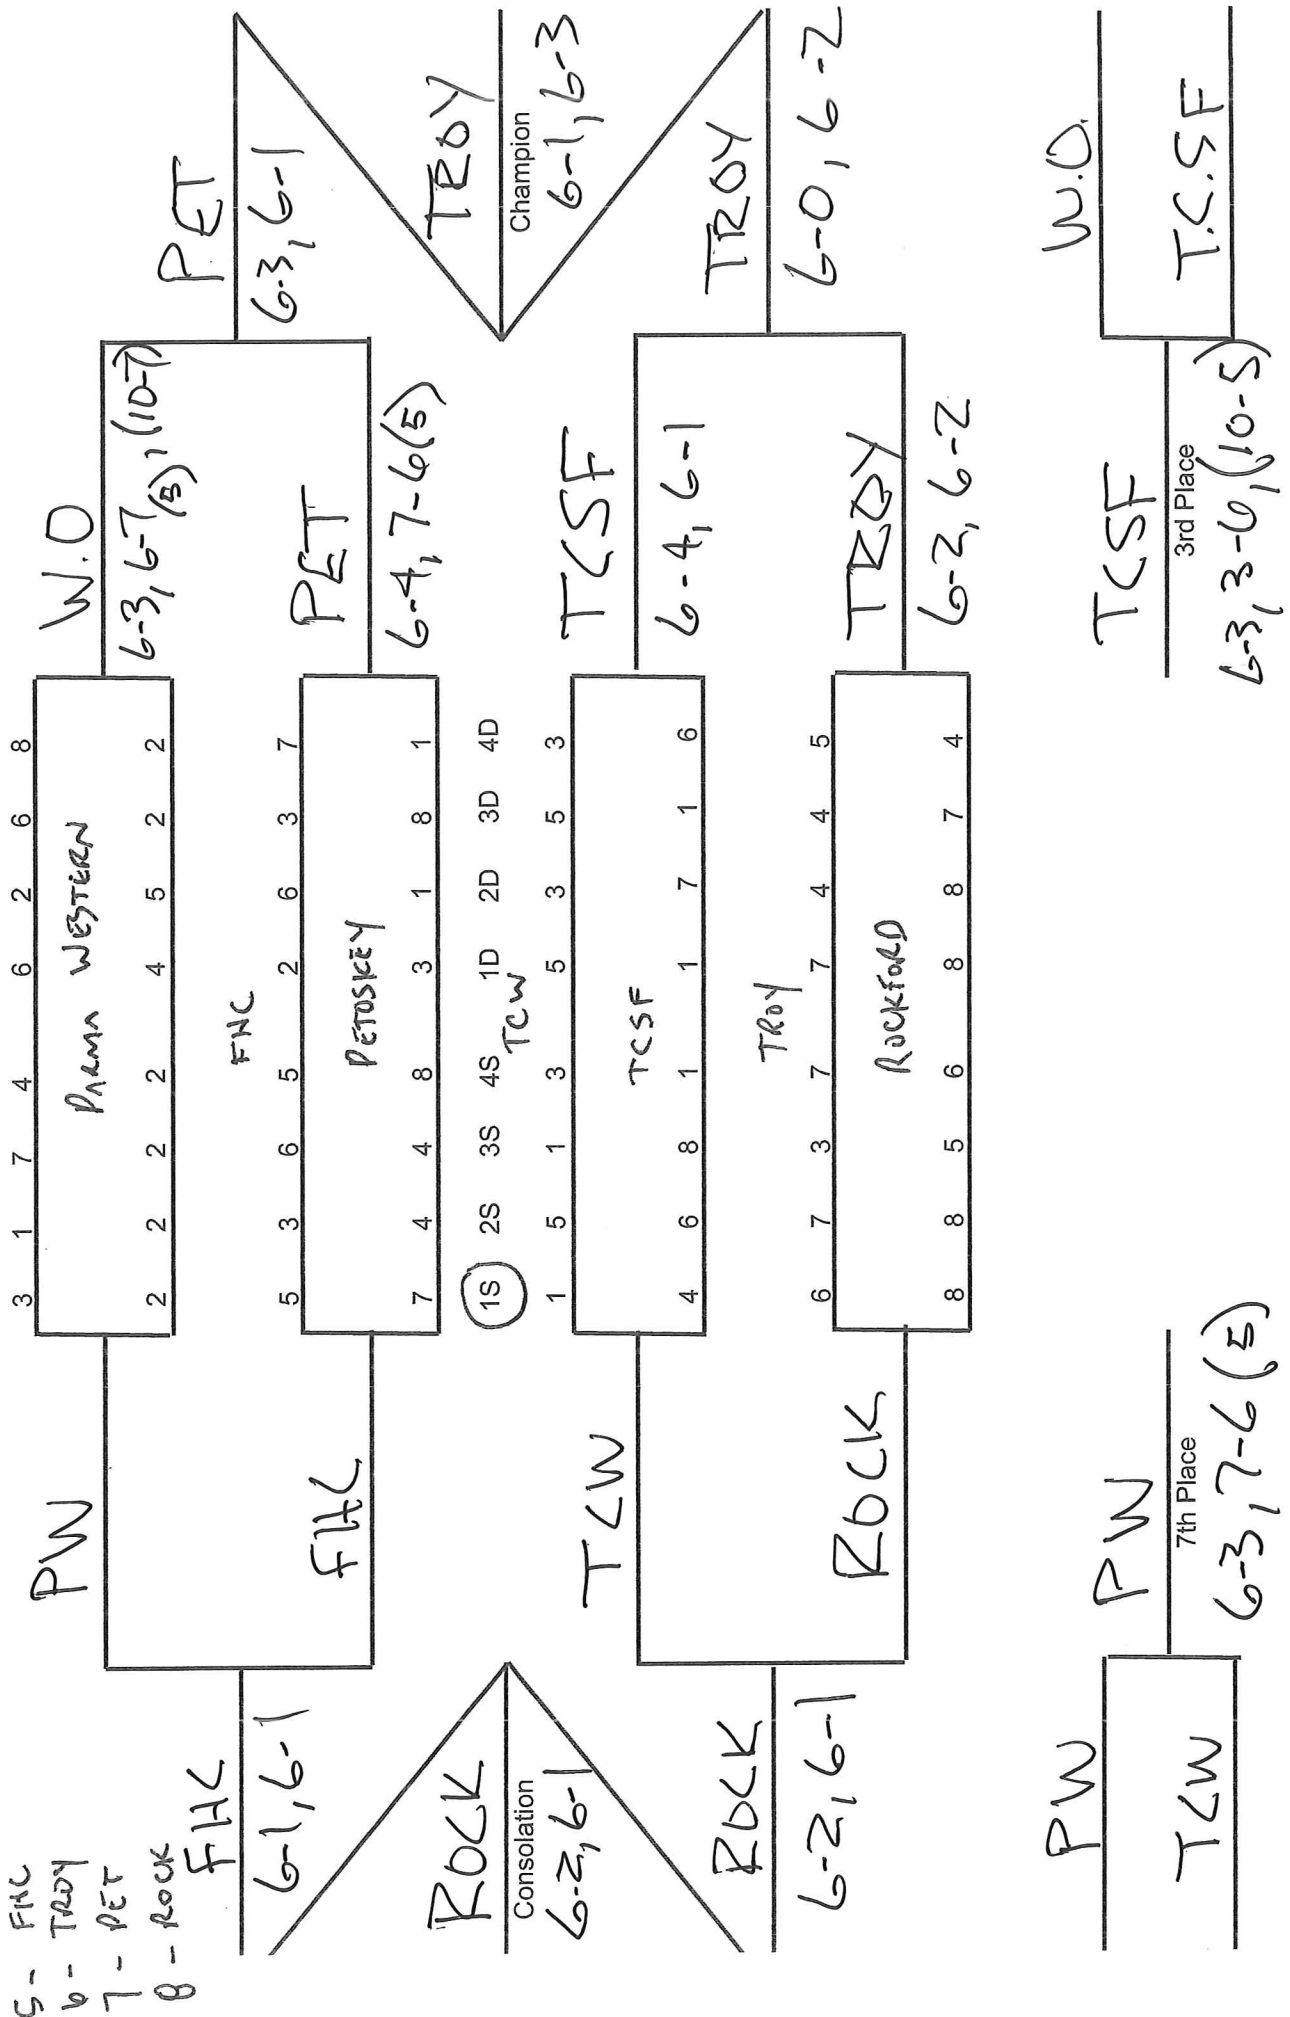

2019 EP Invitational Team Rosters

	FHC	Petoskey	West Ottawa	Troy
1s	Nick Sjolin	Will Pizzuti	Jake Cabana	Jagan Nallani
2s	Chris Shang	Charlie Pizzuti	Teddy Schurman	Sohan Vittalam
3s	Nick Stockenauer	Ethan Rindfusz	Dalton Goodwin	Sachin Sridhar
4s	Hans Siebert	Jade Spurgeon	Traiden Bethke	Nikhil Tatineni
1d	Jeremy James	Jayson LaGre	Ben Metcalf	Andrew Wang
	Ali Azeem	Nolan Spadafore	Tanner Schopp	Rishi Shetty
2d	Chris Battiste	Landon Brantly	Luke Linart	Noah Tanguay
	Advith Reddy	Evan Rindfusz	Paul Terhaar	Samay Achar
3d	Cully Herbert	Justos Galke	Reid Reiminik	Josh Vijayasegar
	Walker Sjolin	Jack Cockfield	Grafton Ervine	Pranav Bellad
4d	Ben Koning	Nate Thomas	Joe Mirales	Colby Dimsdale
	Nick Yasenchak	J.P Broz	Mason Jiang	Aryan Gupta
5d	Jannis Jacobs		Nolan Zink	*Rotating Players
	Hezekiah Lane		Joey Rakipi	

	TCW	Parma Western	TCSF	Rockford
1s	Jack Fischer	Jon Shaw	Adam Chittle	TJ Maskell
2s	Alex Gerling	Cameron Blakemore	Charlie Schmude	Will VanEck
3s	Luke Kremarik	Paul Bucholz	Cody Richards	Sam Danner
4s	Quinn Wolff	Jacob Sanborn	Derek Berta	Nate Frost
1d	Eduardo Gonzalez	Caleb Tripp	Ben Schmude	Caleb Werdon
	Will Crick	Gideon Hull	Brenden Chouinard	Reese Kent
2d	Joe Klein	Brennan Kim	Jack Britten	Brett Mehling
	Jack Beltinek	Nicholas Archer	Anthony Spranger	Ben Lewis
3d	Murphy Kehoe	Matt Veneziano	Charlie King	Zander Werdon
	David Fischer	Sam Dietsch	Tommy Puetz	Logan Lewendowski
4d	Jackson Tisdale	Carter Inosencio	Alex Ascione	Jake Osborn
	Wyatt McGary Costello	Micah Hall	Kyle Warnes	Kent Burns
5d	Levi Fles	Luke Converse		Xavier Gee
	Keagan Ray	Parker Christoff		Luke Johnson

- 1- TCW
- 2- PW
- 3- W.O.
- 4- TCSF
- 5- FNC
- 6- TROY
- 7- PET
- 8- ROCK

WEST OFFSHORE

3rd Place

7th Place

Champion